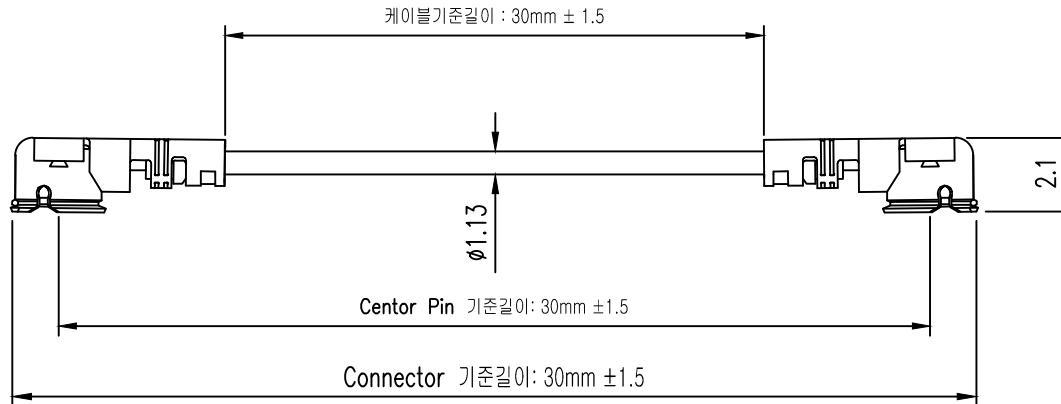

REVISIONS			
LTR	DESCRIPTION	DATE	APPROVED

1	CABLE	1	IPEX	MHF-1	GOLD PLAT
No	PARTS NAME	Q'TY	VENDER	CODE	REMARKS
TOLERANCES DECIMALS ANGLES 1.6a . * ±0.1 ±1° . ** ±0.05 BREAK ALL SHARP EDGES 0.05~0.08		 SCALE NONE UNIT mm		REF TITLE 알 에 프 씨 엠	
DR	CHK	APP	REL	D/N	IP1-IP1-A-30
				SH	ISSUE
				1 OF 1	